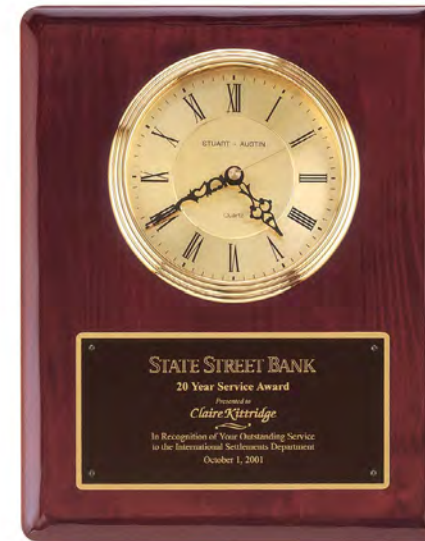

Rosewood Piano-Finish Clock Waterfall Bezel with
Glass Lens, Gold Dial, Three Hand Movement

BC68 10.5 x 13 $167.25
LASER ENGRAVABLE PLATE