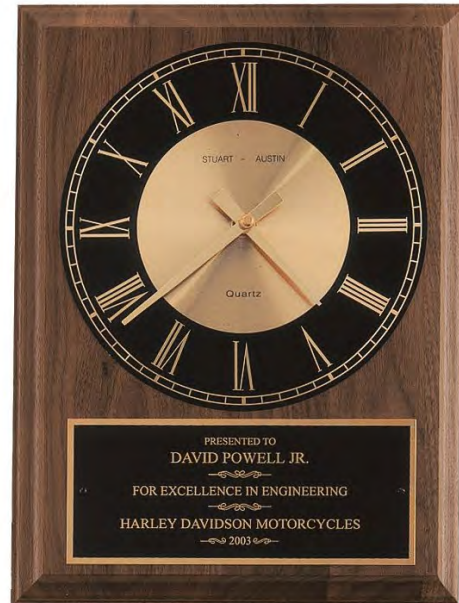

American Walnut Quartz Clocks

A BC257 8 x 10 $120.00
BC258 9 x 12 $138.00

B BC247 8 x 10 $120.00
BC248 9 x 12 $138.00

LASER ENGRAVABLE PLATE