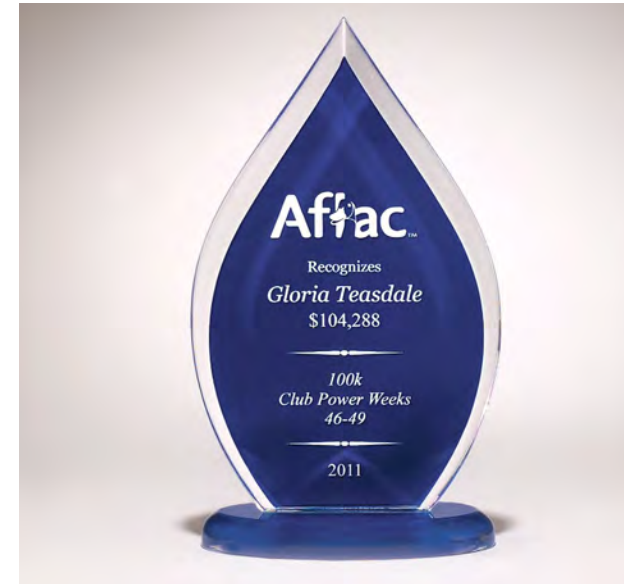

# Acrylic Awards

Flame Series Clear Acrylic Award with Blue Silk Screened Back

|       | Overall Size | Engraving Size |         |
|-------|--------------|----------------|---------|
| A6857 | 4.5 x 7.75   | 4.5 x 7.25     | \$60.90 |
| A6858 | 5.5 x 9      | 5.125 x 8.25   | \$72.90 |
| A6859 | 5.75 x 10    | 5.75 x 9.25    | \$84.90 |