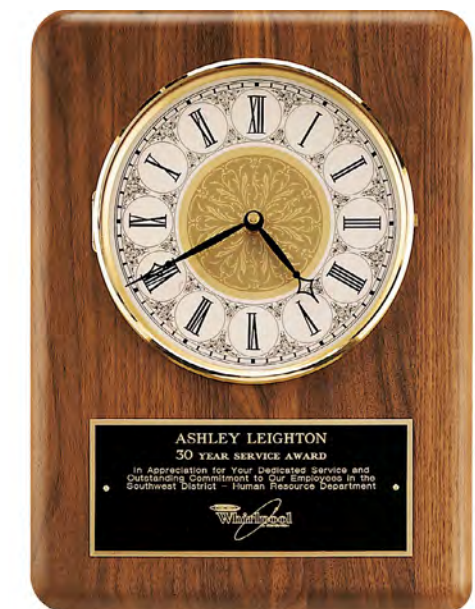

Solid Brass Diamond-Spun Bezel with
Glass Lens and Ivory Dial

BC888 11 x 15 $324.00
LASER ENGRAVABLE PLATE

CLOCKS SUPPLIED WITH LIFETIME GUARANTEED QUARTZ MOVEMENTS. BATTERIES INCLUDED. INDIVIDUALLY GIFT BOXED.

CLOCKS SUPPLIED WITH LIFETIME GUARANTEED QUARTZ MOVEMENT. BATTERIES INCLUDED. INDIVIDUALLY GIFT BOXED.