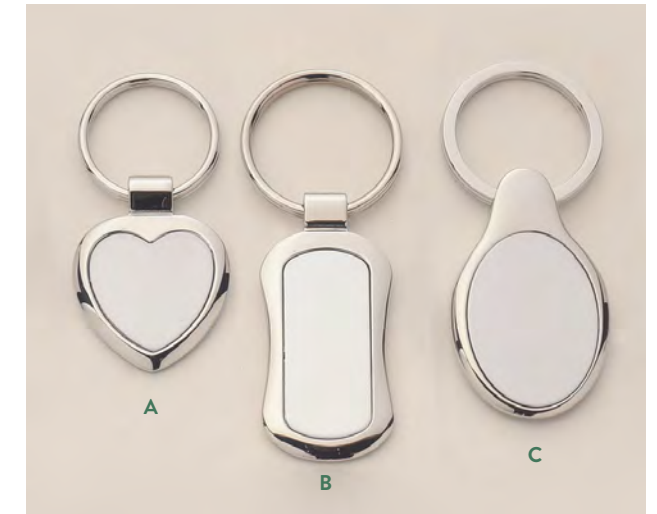

MAPLEWOOD IS LASER ENGRAVABLE

Leather Key Rings

|   |        |               |         |
|---|--------|---------------|---------|
| A | PK99   | 1.5 Diameter  | \$13.50 |
| B | PK6131 | 1.375 x 3.375 | \$6.75  |

LASER ENGRAVABLE

Taupe Leather Gift Set Pen and Key Ring

|         |         |
|---------|---------|
| PKC6427 | \$16.50 |
|---------|---------|

TAUPE LEATHER LASER ENGRAVES BLACK. TWO-PIECE GIFT BOX.

# Bristol Series

Polished Silver Keyrings with Matte Silver Engravable Inserts

|           |      |            |        |
|-----------|------|------------|--------|
| A (Heart) | PK10 | 1.25 x 2.5 | \$7.95 |
| B (Oval)  | PK12 | 1 x 3.25   | \$8.70 |
| C (Oval)  | PK16 | 1.25 x 3   | \$8.70 |